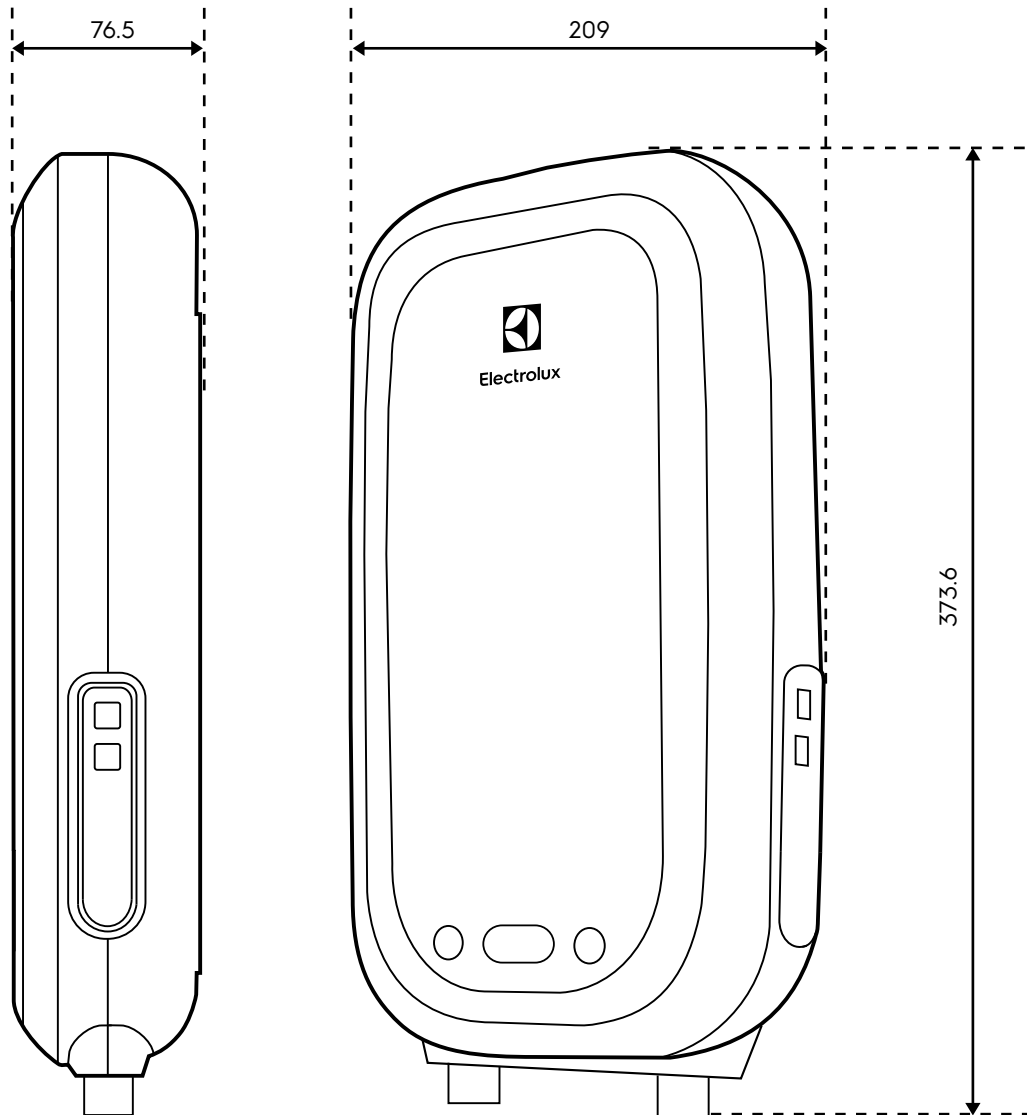

Dimension Guide

Instant water heater

Model:
EWE241SX-G6

Dimensions			
	width	height	depth
Product (mm)	209	373.6	76.5

Please note! Dimensions to be used as a guide only. All customers MUST refer to the user manual supplied with the product for detailed installation instructions.