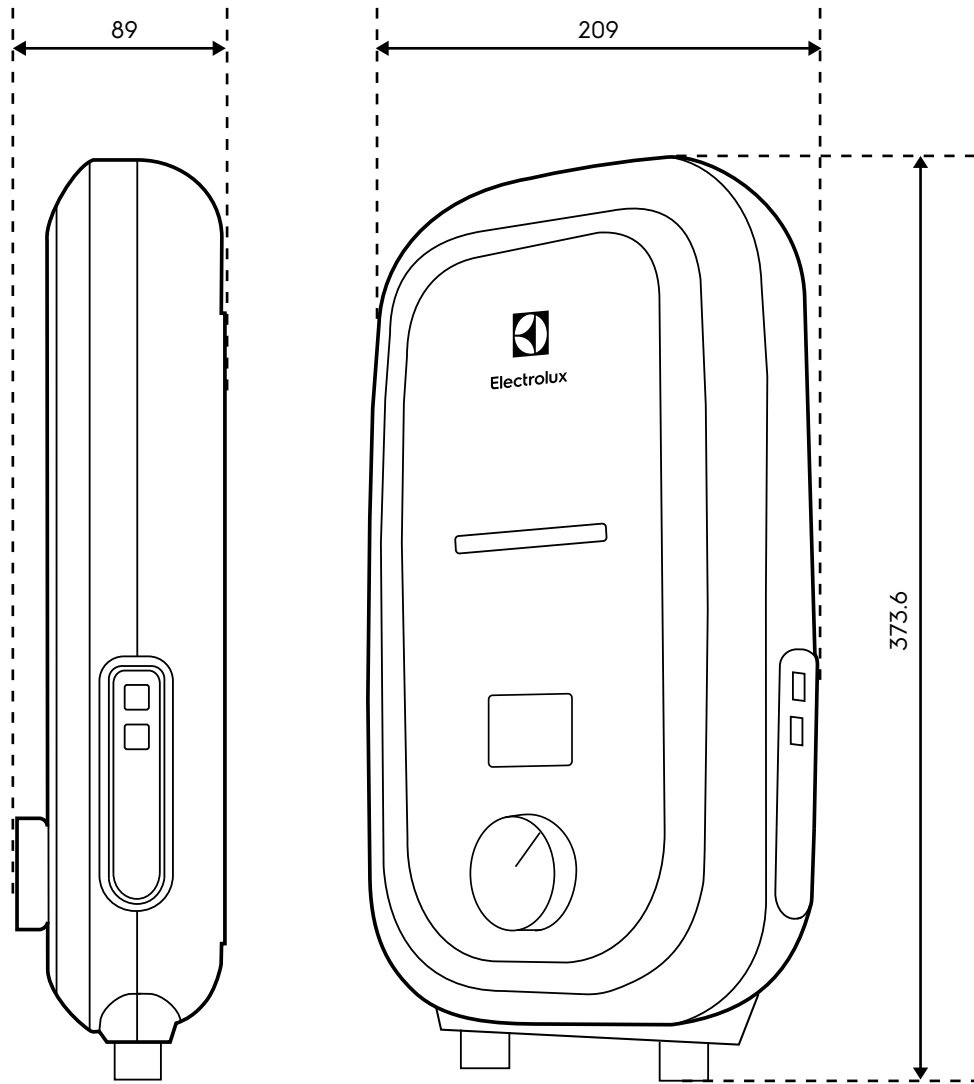

Dimension Guide

Instant water heater

Model:
EWE241RX-G6

Dimensions			
	width	height	depth
Product (mm)	209	373.6	89

Please note! Dimensions to be used as a guide only. All customers MUST refer to the user manual supplied with the product for detailed installation instructions.