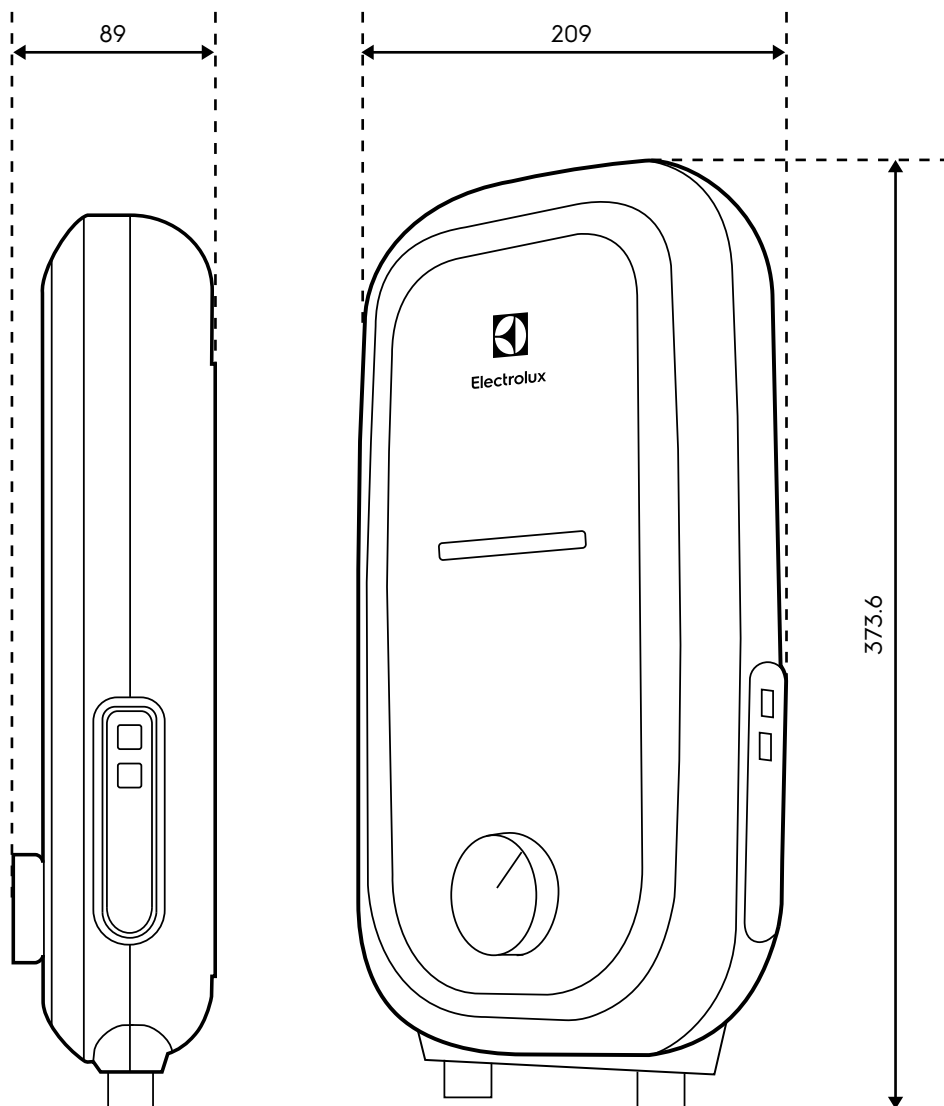

Dimension Guide

Instant water heater

Model:
EWE241QX-W4

Dimensions

	width	height	depth
Product (mm)	209	373.6	89

Please note! Dimensions to be used as a guide only. All customers MUST refer to the user manual supplied with the product for detailed installation instructions.