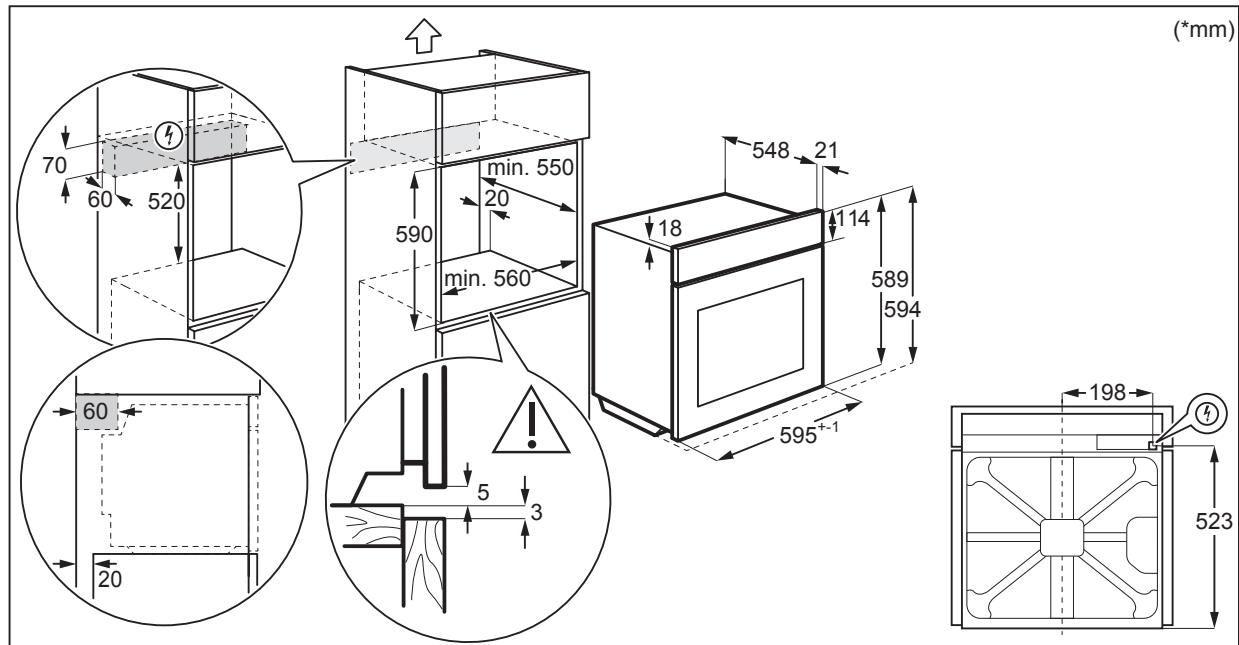

Dimension Guide

Built-in Oven

Model:

KODDP71XA

Wall Mount

Underbench

Please note! Dimensions to be used as a guide only. All customers MUST refer to the user manual supplied with the product for detailed installation instructions.