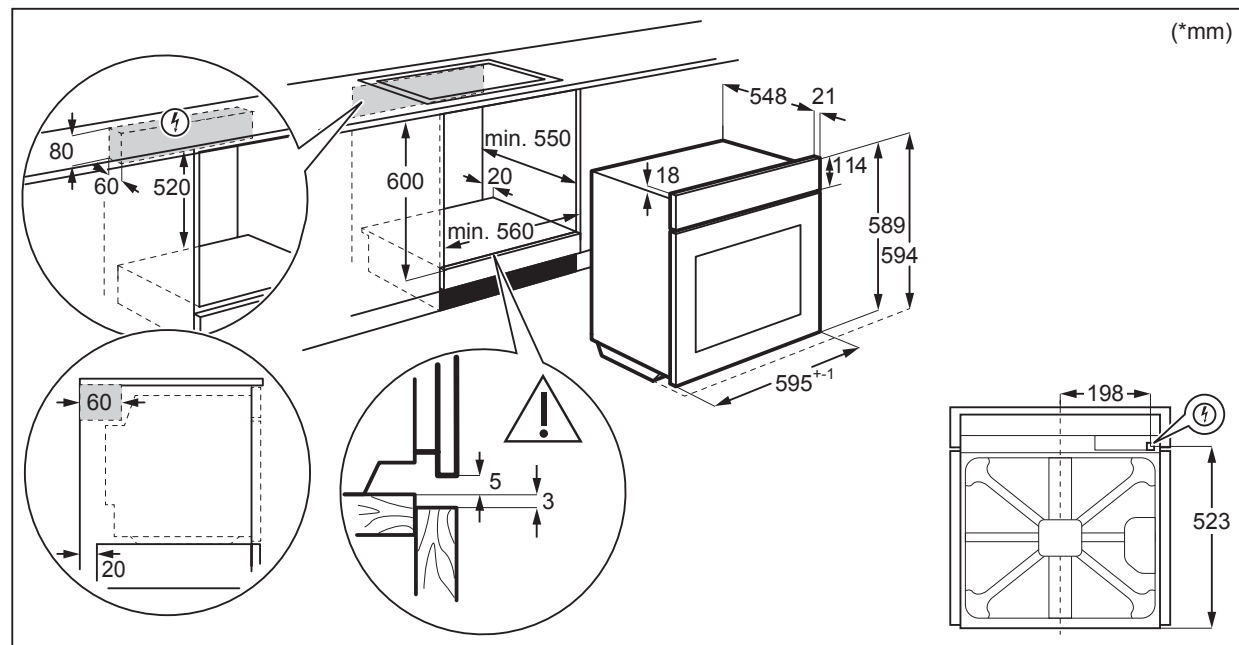

Dimension Guide

Built-in Oven

Model:

KODDP71XA

Wall Mount

Underbench

Please note! Dimensions to be used as a guide only. All customers MUST refer to the user manual supplied with the product for detailed installation instructions.