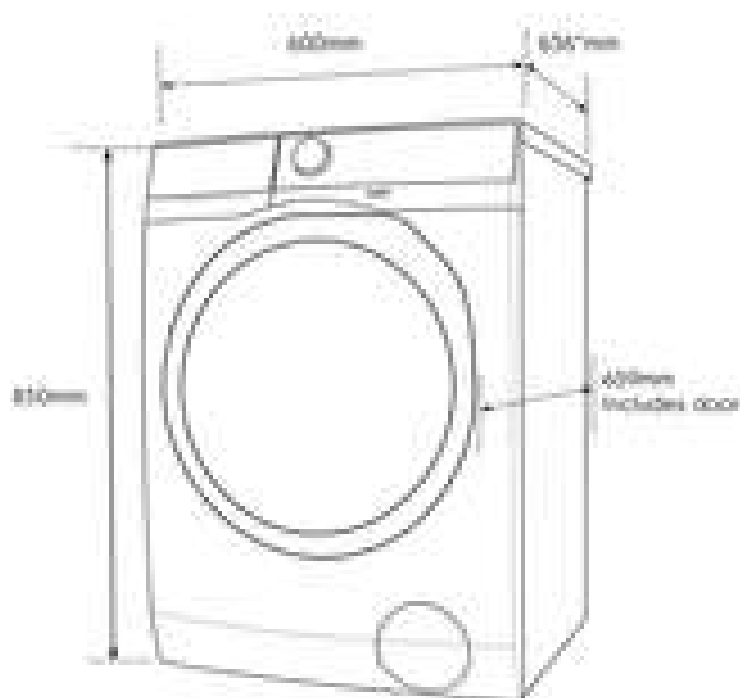

Dimension Guide

Front Load Washer

Model
EFL50000

Dimension	mm	inch	mm
Product Depth	650	25.6	650

© 2014 Electrolux. All rights reserved. Electrolux, the Electrolux logo, and EFL50000 are trademarks of Electrolux. All other marks are the property of their respective owners.