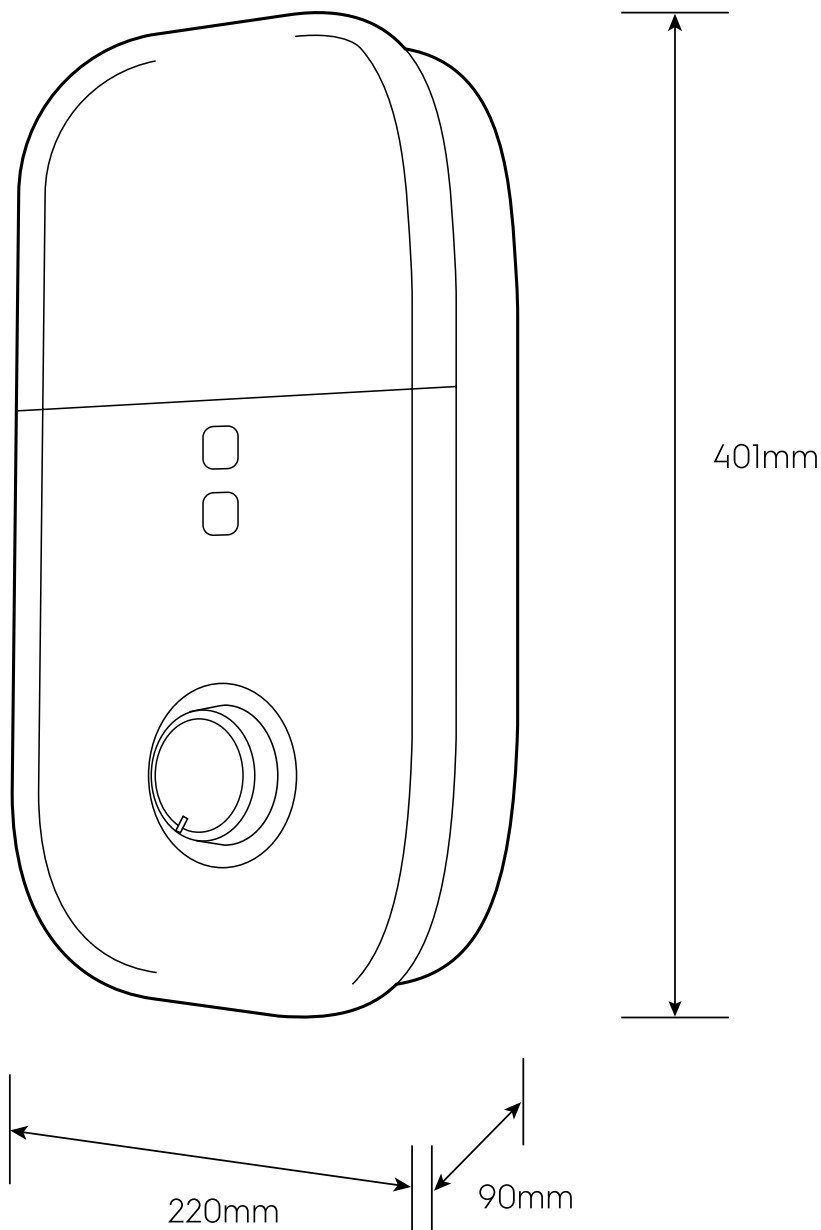

# Dimension Guide

## Electric Instant Water Heater

**Model:**  
EWE241KX-DWB6

Dimensions			
	width	height	depth
Product (mm)	220	401	90

**Please note!** Dimensions to be used as a guide only. All customers MUST refer to the user manual supplied with the product for detailed installation instructions.  
© 2021 Electrolux S.E.A PTE. LTD. E\_DIM\_EWE241KX-DWB6\_Jun21