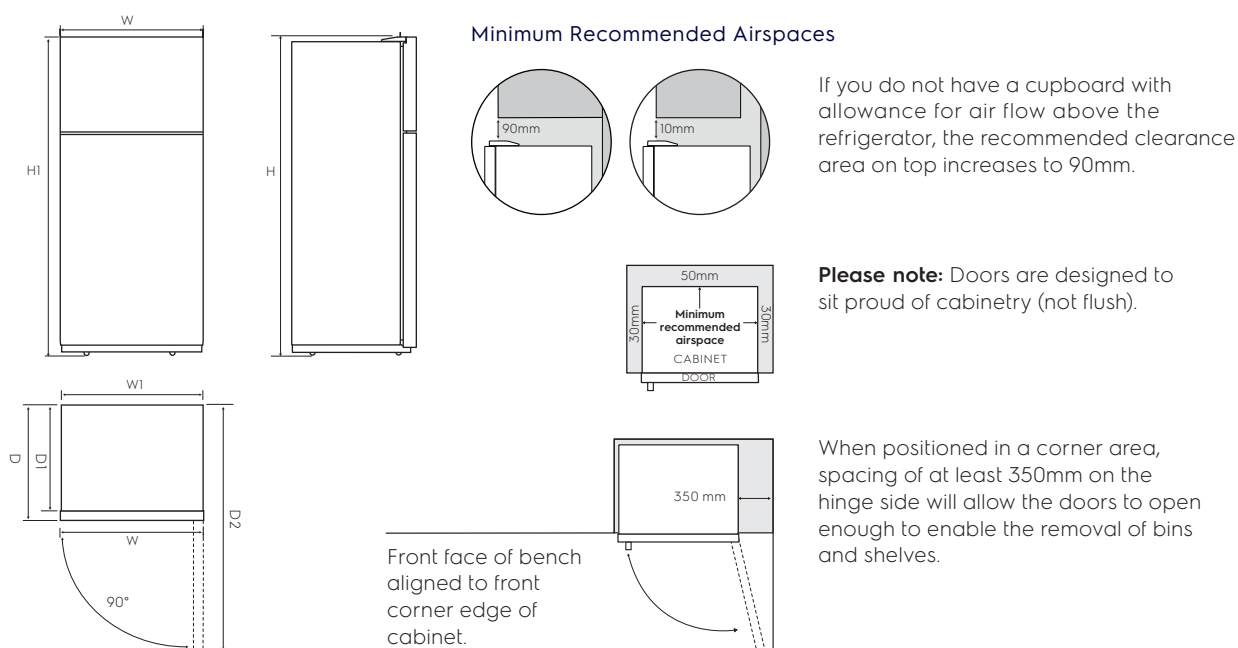

Dimension Guide

Top freezer refrigerator

Model:
ETB2502J-A

Top Mount Models	Door width (W)	Total depth (D)	Maximum height (H)	Cabinet width (W1)	Cabinet depth (D1)	Depth door open (D2)	Cabinet height (H1)
ETB2502J-A	543	626	1470	540	551	1110	1455

Important! Please ensure that the access to your kitchen (including doorways, corridors, island benches, etc) allows sufficient clearance to move your fridge into position.

Please note! Dimensions to be used as a guide only. All customers MUST refer to the user manual supplied with the product for detailed installation instructions.