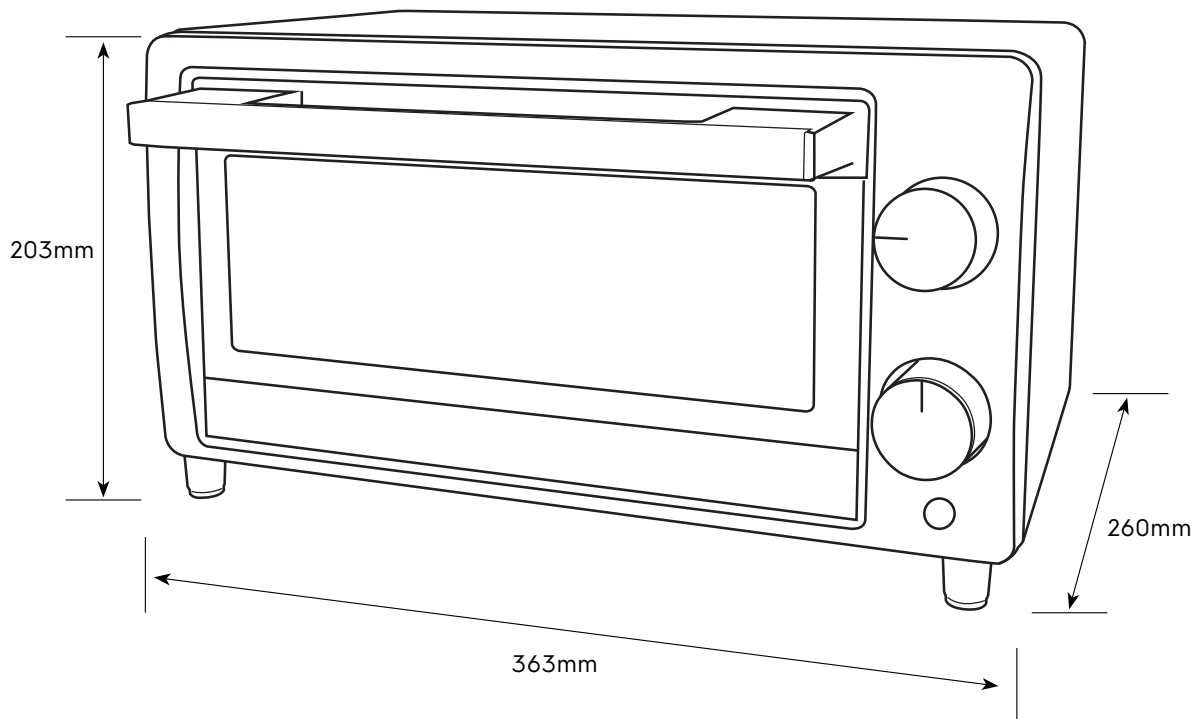

Dimension Guide

Freestanding electric oven

Model:
EOT0906X

Please note! Dimensions to be used as a guide only. All customers MUST refer to the user manual supplied with the product for detailed installation instructions.
© 2022 Electrolux S.E.A PTE. LTD. E_DIM_EOT0906X_Mar22