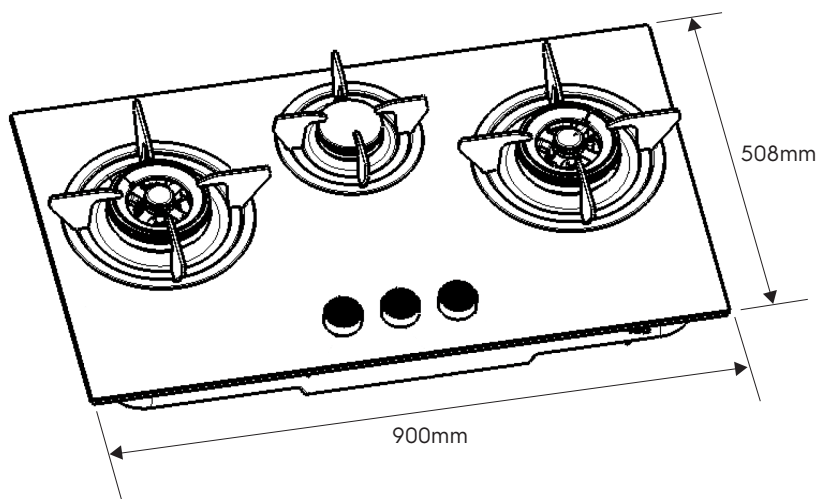

Dimension Guide

Built-in Gas Hob / 90cm

Model:
EHG9330BE

Dimensions			
	width	height	depth
Cut-out (mm)	832		470
Product (mm)	900	162	508

*To combustible surface (dimension is not relevant if the adjacent surface is non-combustible).

Please note! Dimensions to be used as a guide only. All customers MUST refer to the user manual supplied with the product for detailed installation instructions.

© 2021 Electrolux S.E.A PTE. LTD. E_DIM_EHG9330BE_May21