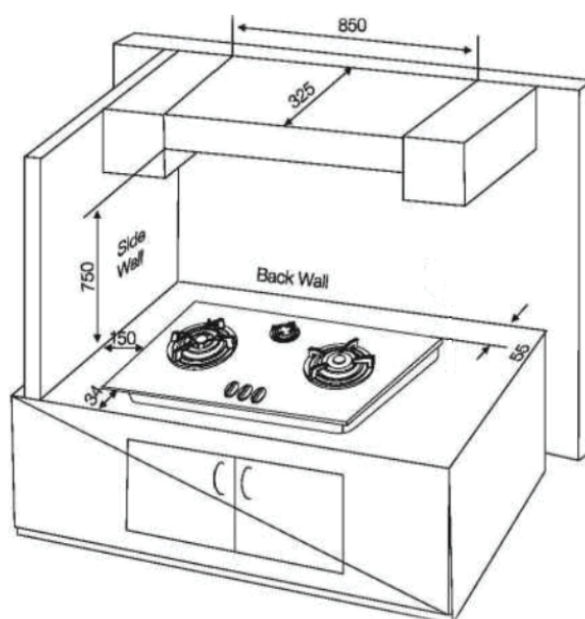

Dimension Guide

Built-in Gas Hob / 90cm

Model:
EHG9330BE

Dimensions			
	width	height	depth
Cut-out (mm)	832		470
Product (mm)	900	162	508

*To combustible surface (dimension is not relevant if the adjacent surface is non-combustible).

Please note! Dimensions to be used as a guide only. All customers MUST refer to the user manual supplied with the product for detailed installation instructions.

© 2021 Electrolux S.E.A PTE. LTD. E_DIM_EHG9330BE_May21