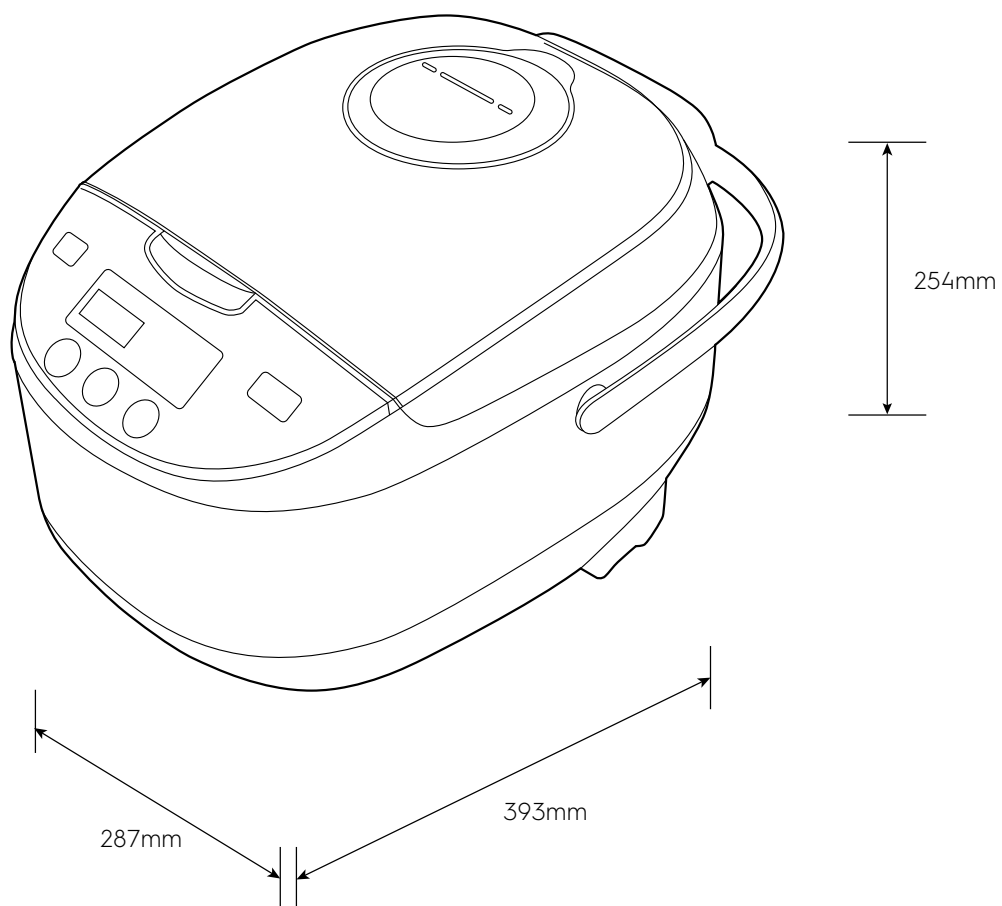

# Dimension Guide

## Rice Cooker

**Model:**  
E7RC1-650K

### Dimensions

	width	height	depth
Product (mm)	287	254	293

**Please note!** Dimensions to be used as a guide only. All customers MUST refer to the user manual supplied with the product for detailed installation instructions.