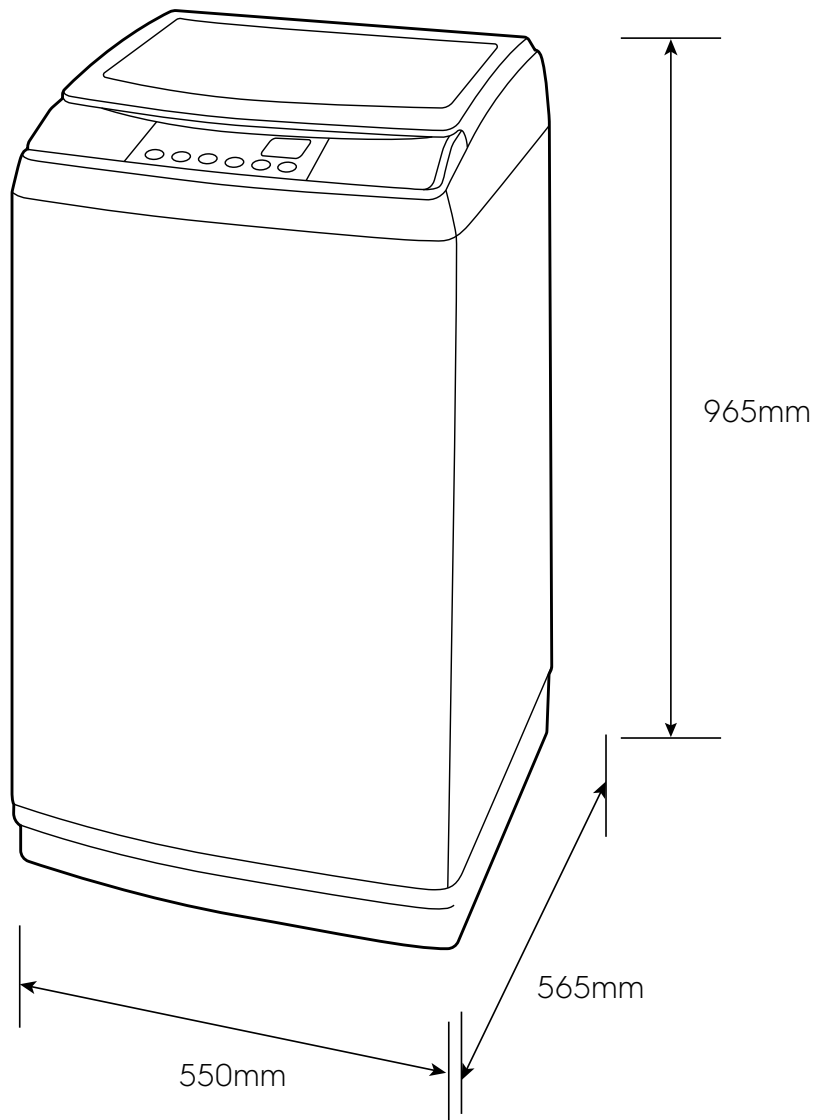

Dimension Guide

Top Load Washer

Model:
EWT9588HIWB

Dimensions			
	width	height	depth
Product (mm)	550	965	565

Please note! Dimensions to be used as a guide only. All customers MUST refer to the user manual supplied with the product for detailed installation instructions.