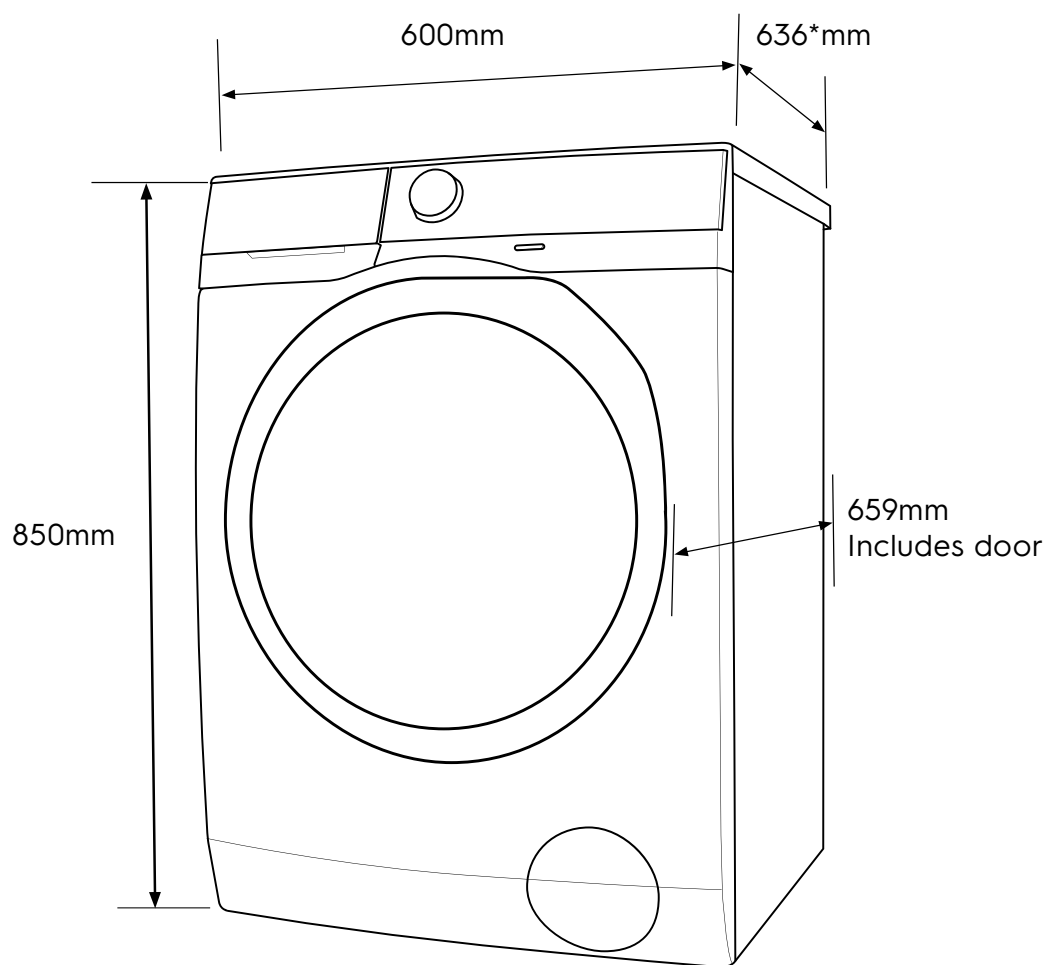

Dimension Guide

Front Load Washer

Model:
EWF1142Q7WB

Dimensions			
	width	height	depth
Product (mm)	600	850	636

*Add 20mm for the hose protrusion at the back.

Please note! Dimensions to be used as a guide only. All customers MUST refer to the user manual supplied with the product for detailed installation instructions.