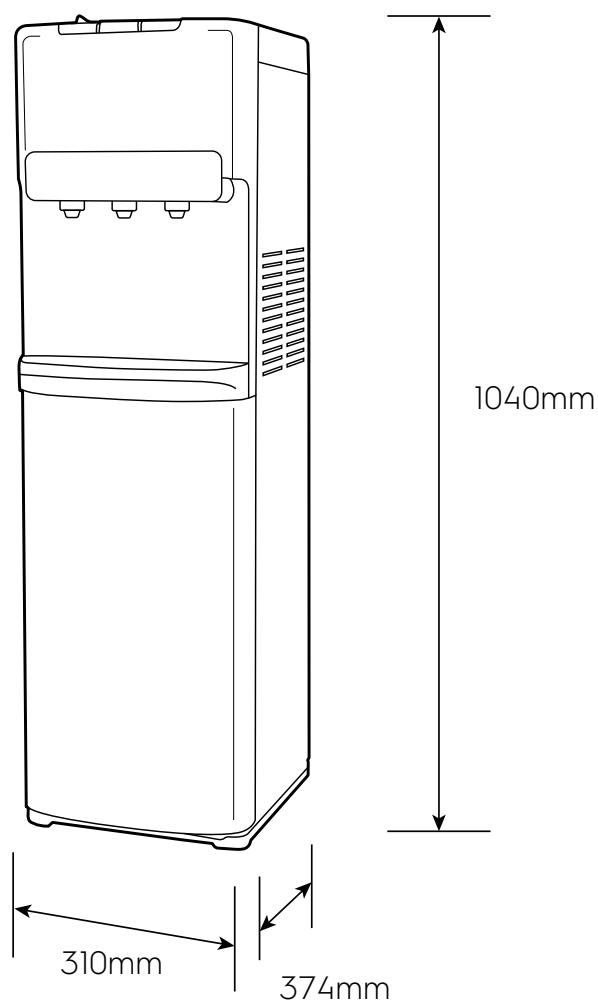

Dimension Guide

Bottom Loading Water Dispenser

Model:
EQAXF01BXS1

Dimensions			
	width	height	depth
Product (mm)	310	1040	374

Please note! Dimensions to be used as a guide only. All customers MUST refer to the user manual supplied with the product for detailed installation instructions.
© 2021 Electrolux S.E.A PTE. LTD. E_DIM_EQAXF01BXS1_Jul21