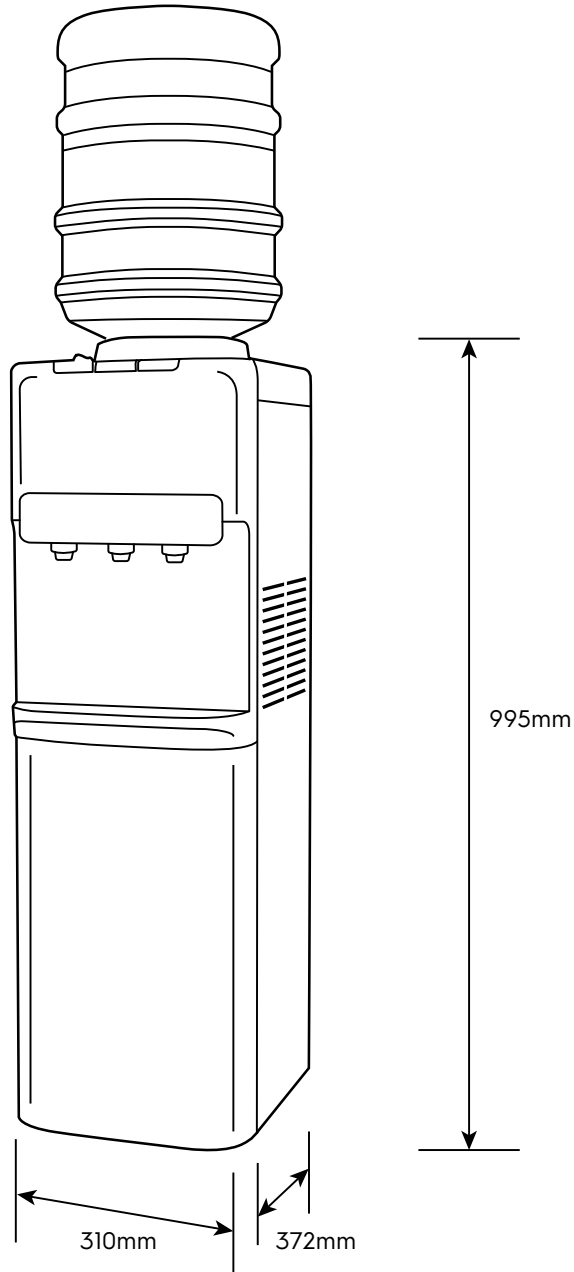

# Dimension Guide

## Top Loading Water Dispenser

**Model:**  
EQACF01TXWI

Dimensions			
	width	height	depth
Product (mm)	310	995	372

**Please note!** Dimensions to be used as a guide only. All customers MUST refer to the user manual supplied with the product for detailed installation instructions.