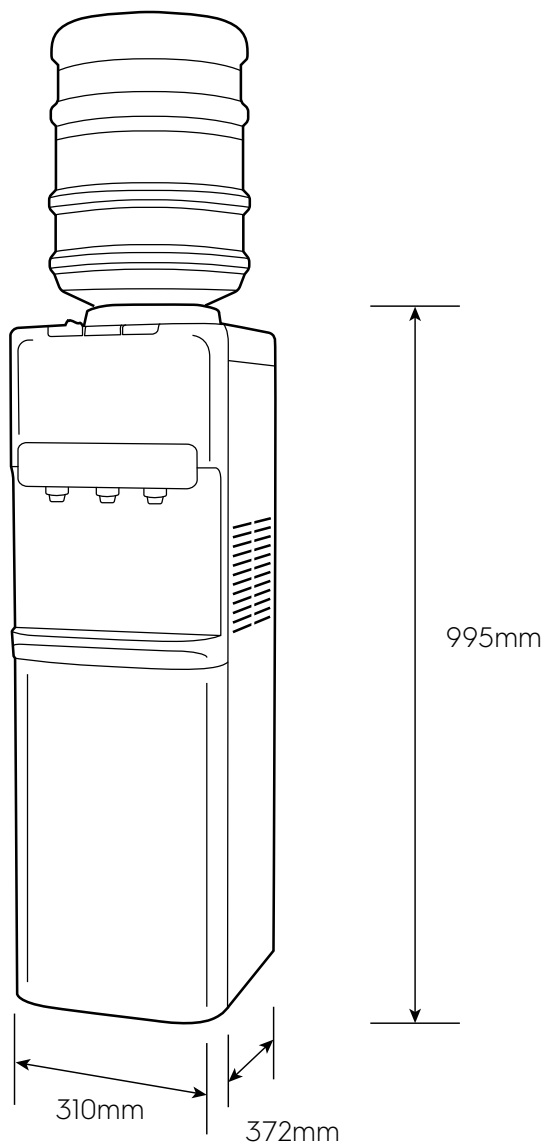

# Dimension Guide

## Top Loading Water Dispenser

**Model:**  
EQACF01TXSI

Dimensions			
	width	height	depth
Product (mm)	310	995	372

**Please note!** Dimensions to be used as a guide only. All customers MUST refer to the user manual supplied with the product for detailed installation instructions.  
© 2021 Electrolux S.E.A PTE. LTD. E\_DIM\_EQACF01TXSI\_Jul21