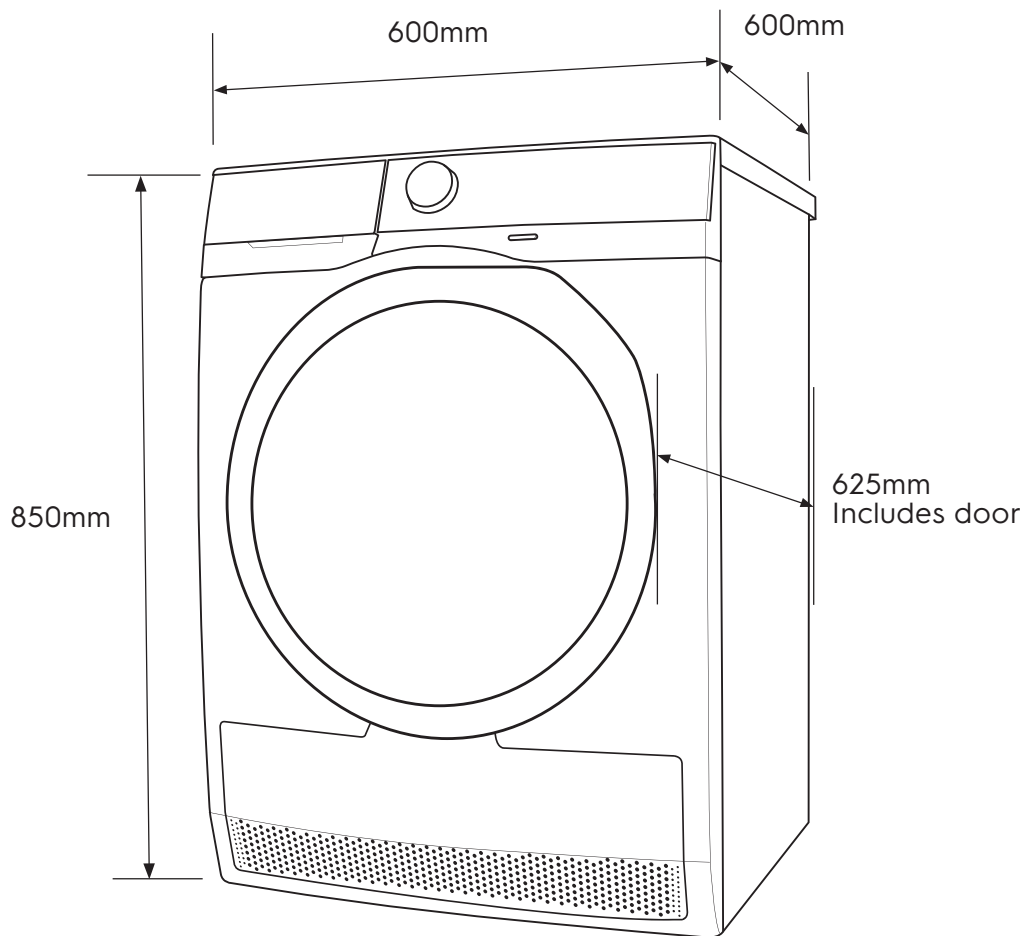

# Dimension Guide

## Venting Dryer

**Model:**

EDV854J3WB

Dimensions			
	width	height	depth
Product (mm)	600	850	600

**Please note!** Dimensions to be used as a guide only. All customers MUST refer to the user manual supplied with the product for detailed installation instructions.