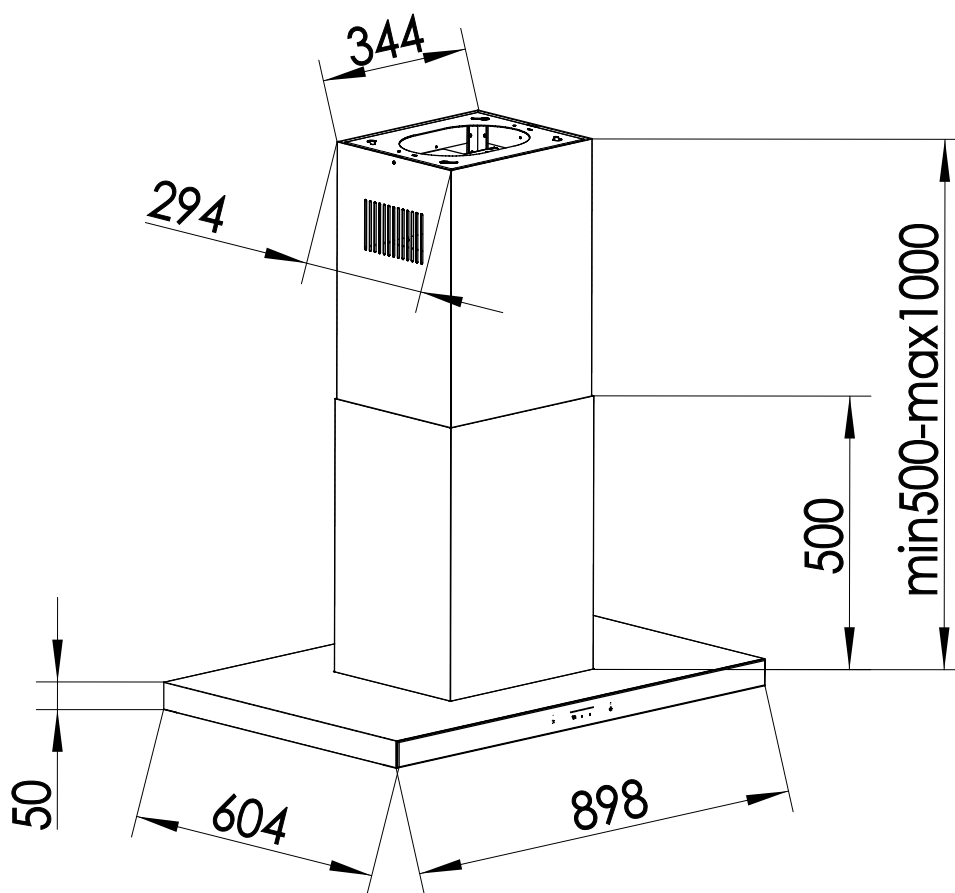

Dimension Guide

Extractor hood

Model:
ECI9455S

Dimensions

	width	height	depth
Product (mm)	898	500-1000	604

Please note! Dimensions to be used as a guide only. All customers MUST refer to the user manual supplied with the product for detailed installation instructions.