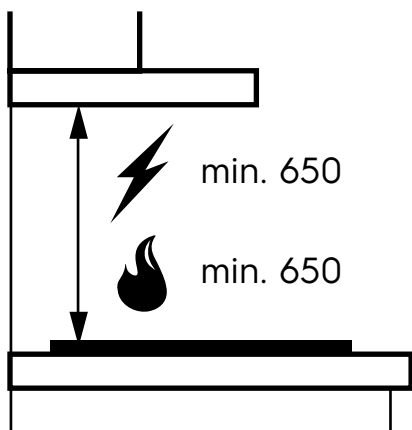

Dimension Guide

Extractor hood

Model:
ECI9455S

Dimensions

	width	height	depth
Product (mm)	898	500-1000	604

Please note! Dimensions to be used as a guide only. All customers MUST refer to the user manual supplied with the product for detailed installation instructions.