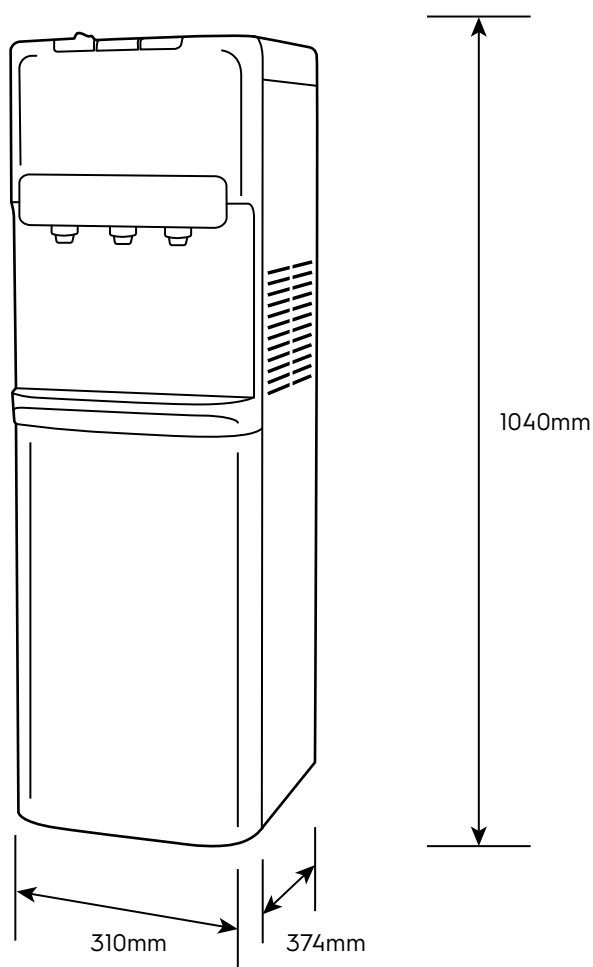

# Dimension Guide

## Bottom Loading Water Dispenser

**Model:**  
EDBMFDXWF

Dimensions			
	width	height	depth
Product (mm)	310	1040	374

**Please note!** Dimensions to be used as a guide only. All customers MUST refer to the user manual supplied with the product for detailed installation instructions.  
© 2023 Electrolux S.E.A PTE. LTD. ELX\_DIM\_EDBMFDXWF\_Jul23