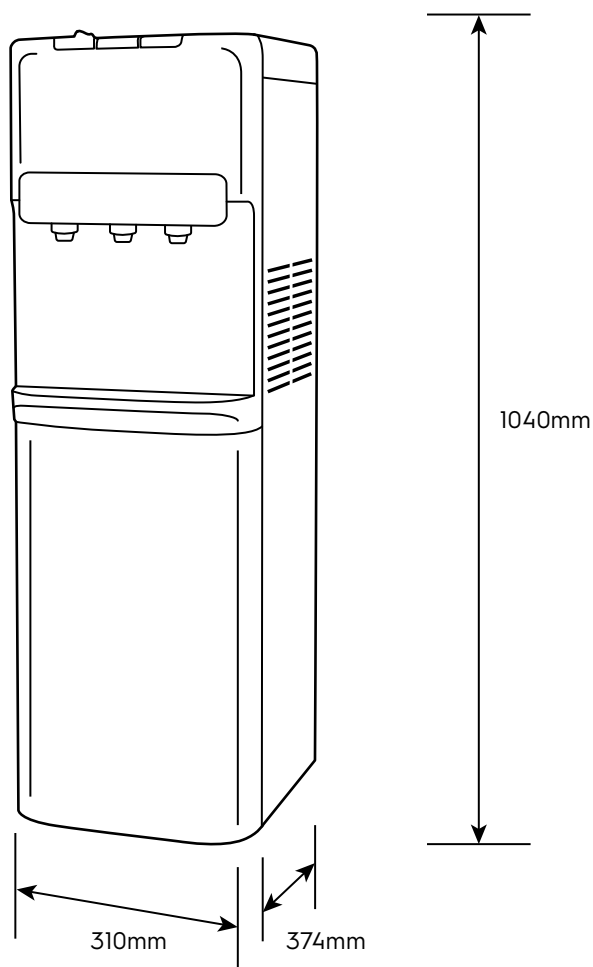

Dimension Guide

Bottom Loading Water Dispenser

Model:
EDBMFDXSF

Dimensions			
	width	height	depth
Product (mm)	310	1040	374

Please note! Dimensions to be used as a guide only. All customers MUST refer to the user manual supplied with the product for detailed installation instructions.