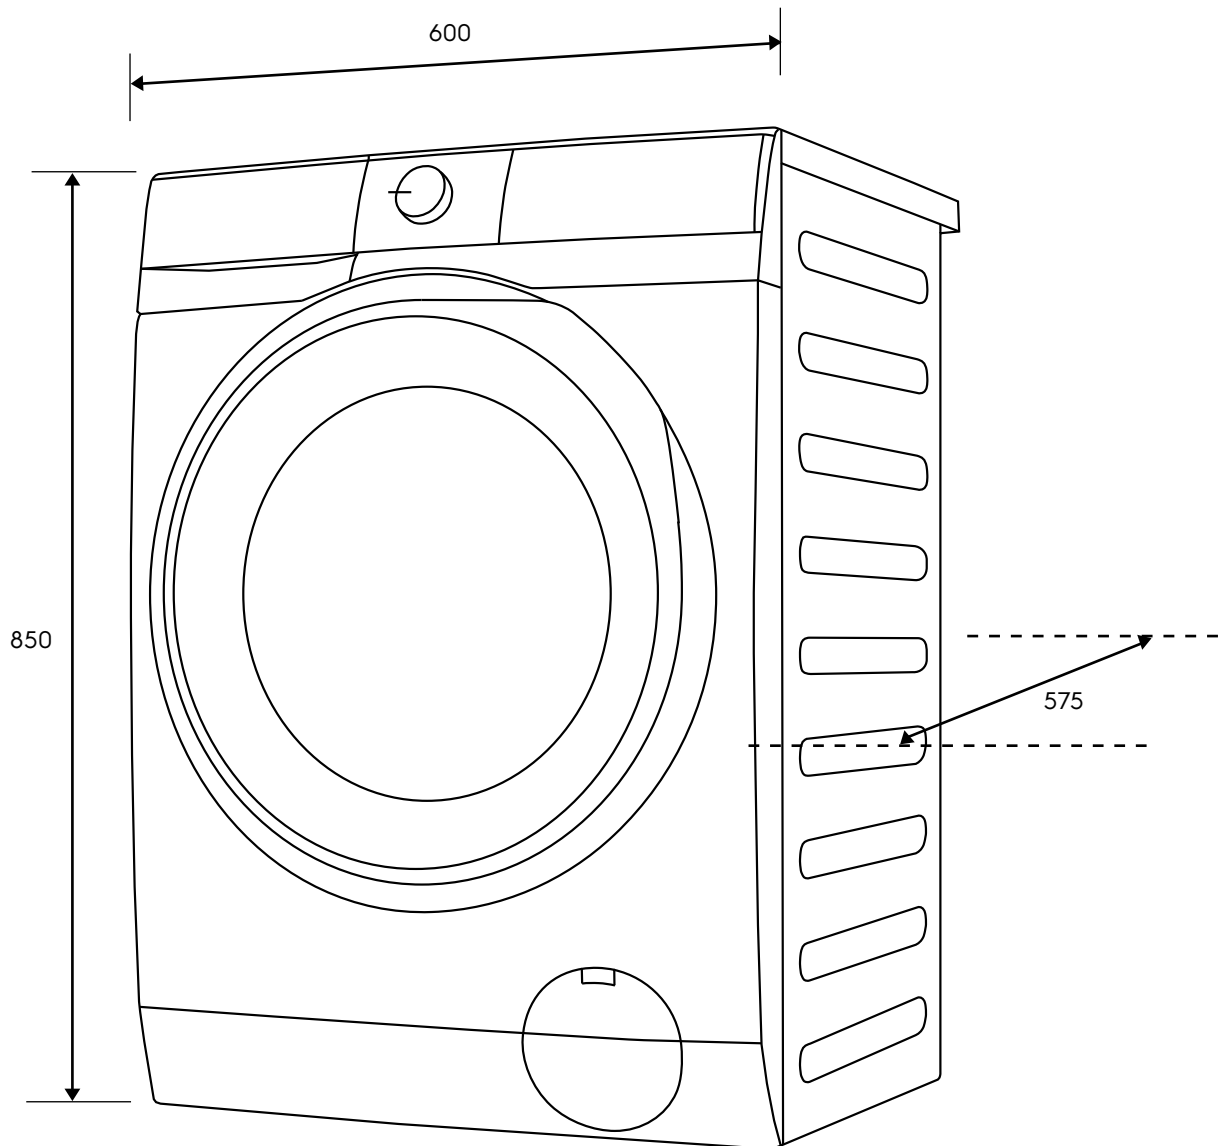

# Dimension Guide

## Washer dryer

**Model:**

EWW8024P3WC

**Dimensions**

	width	height	depth
Product (mm)	600	850	575

**Please note!** Dimensions to be used as a guide only. All customers MUST refer to the user manual supplied with the product for detailed installation instructions.