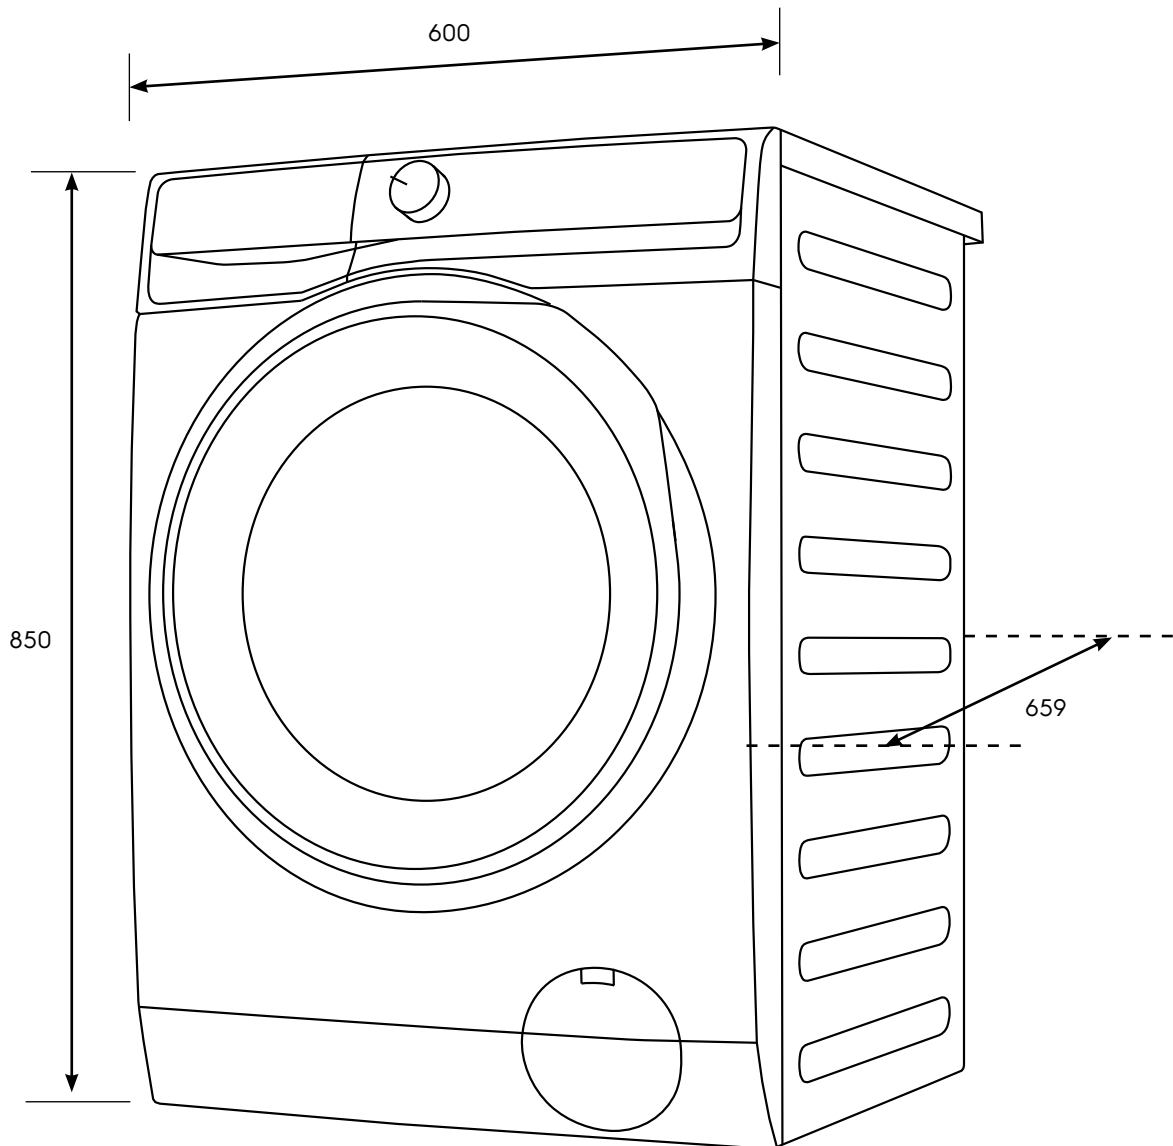

# Dimension Guide

### Dimensions

	width	height	depth
Product (mm)	600	850	659

**Please note!** Dimensions to be used as a guide only. All customers MUST refer to the user manual supplied with the product for detailed installation instructions.