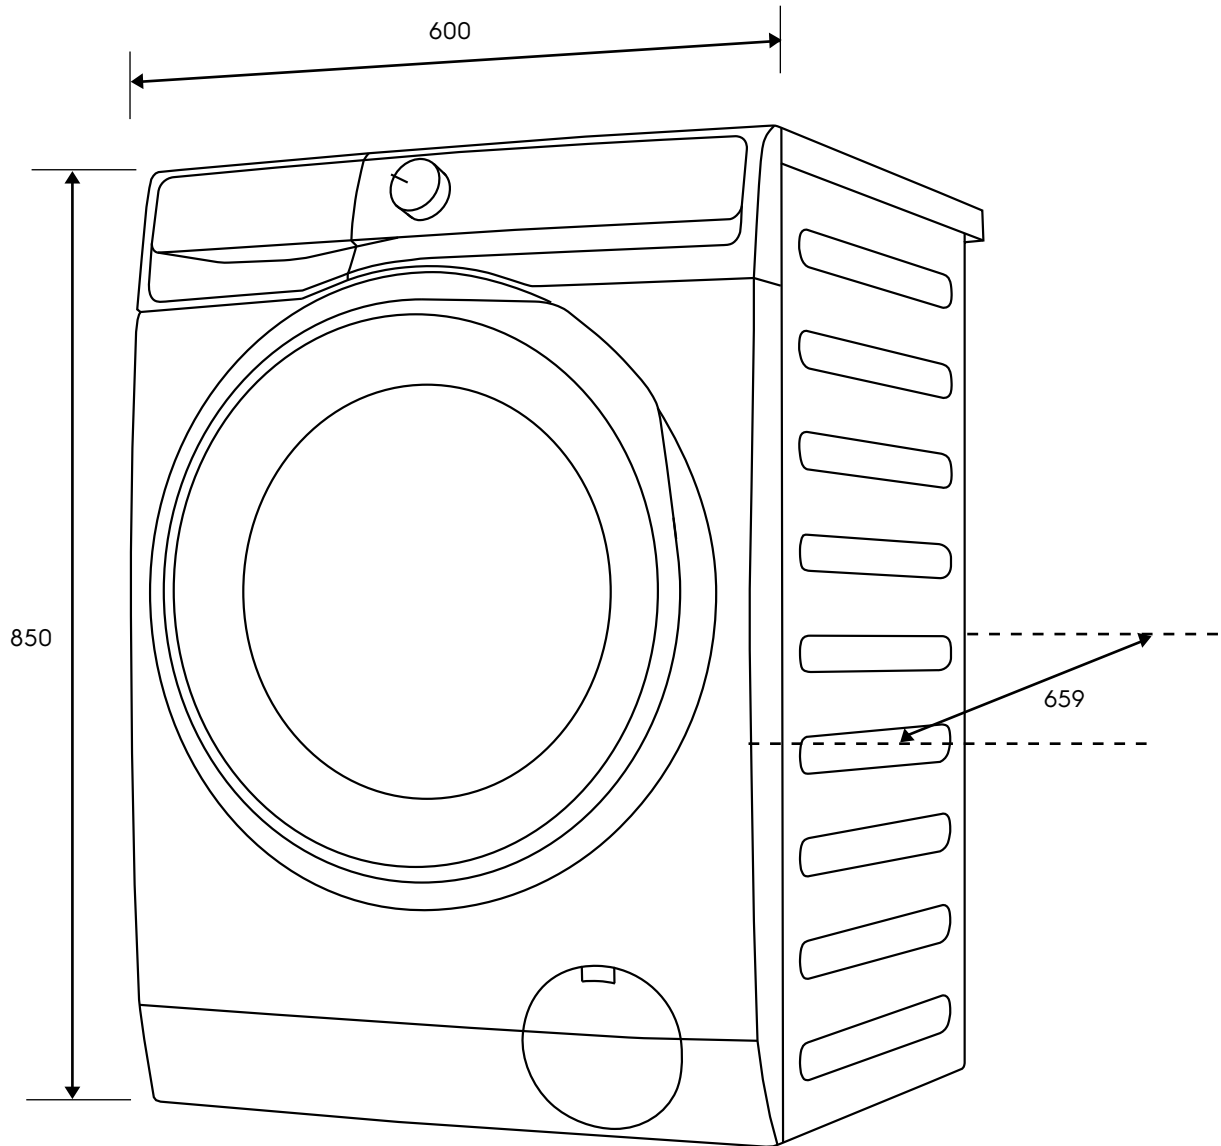

Dimension Guide

Washer dryer

Model:
EWW1023P5SC

Dimensions

	width	height	depth
Product (mm)	600	850	659

Please note! Dimensions to be used as a guide only. All customers MUST refer to the user manual supplied with the product for detailed installation instructions.