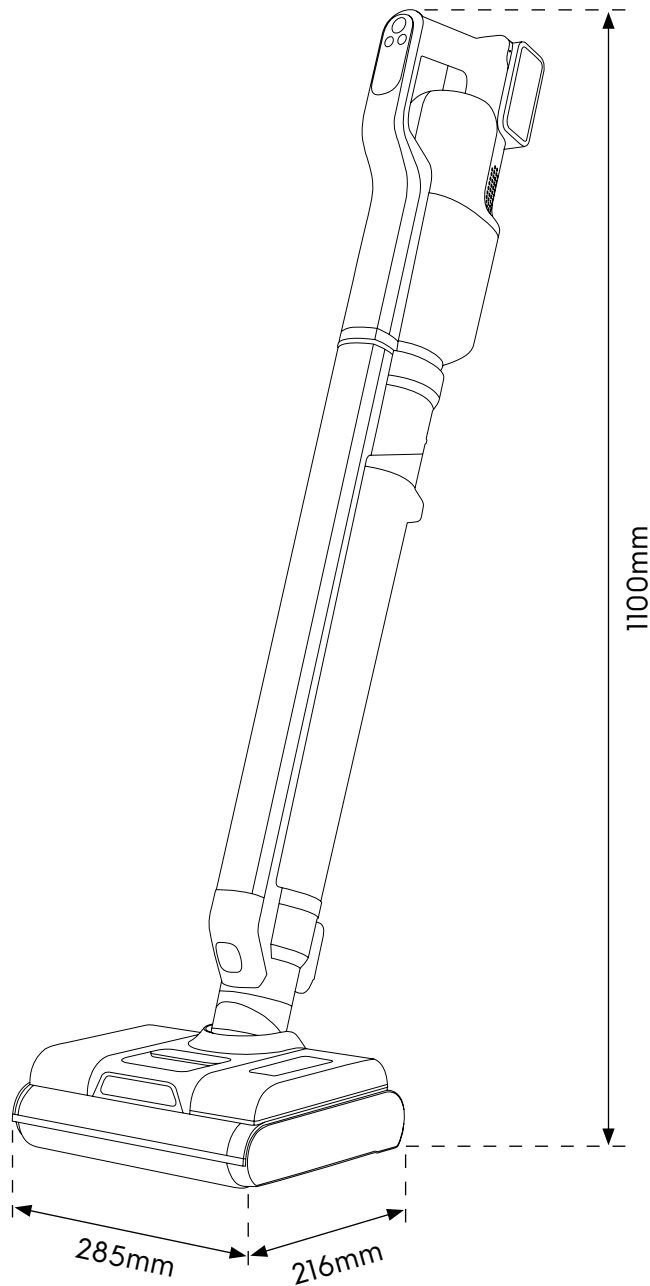

Dimension Guide

800 3-in-1 Wet & Dry Cordless cleaner

Model:
EFW81713

Dimensions			
	width	height	depth
Product (mm)	285	1100	216

Please note! Dimensions to be used as a guide only. All customers MUST refer to the user manual supplied with the product for detailed installation instructions.