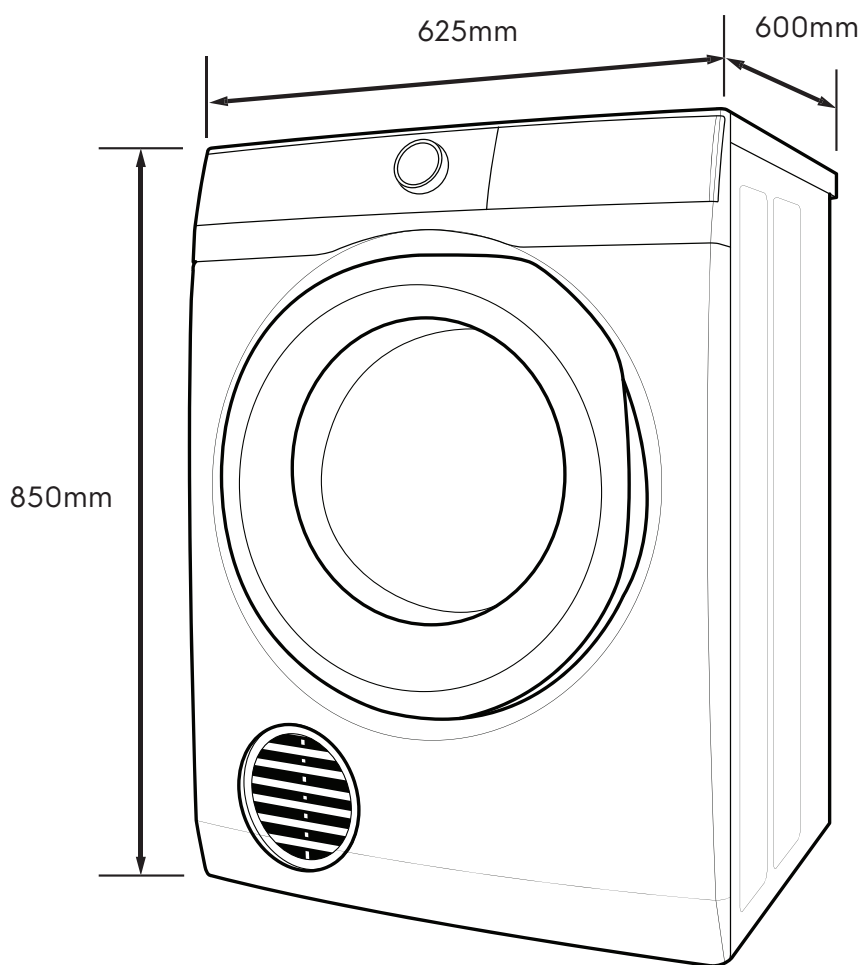

Dimension Guide

Vented Dryer

Model:
EDV904H3WC

Dimensions

	width	height	depth
Product (mm)	625	850	600

Please note! Dimensions to be used as a guide only. All customers MUST refer to the user manual supplied with the product for detailed installation instructions.

© 2024 Electrolux S.E.A PTE. LTD. ELX_DIM_EDV904H3WC_ID-PH-MY-IN_Jul24

Model:
EDV904H3WC