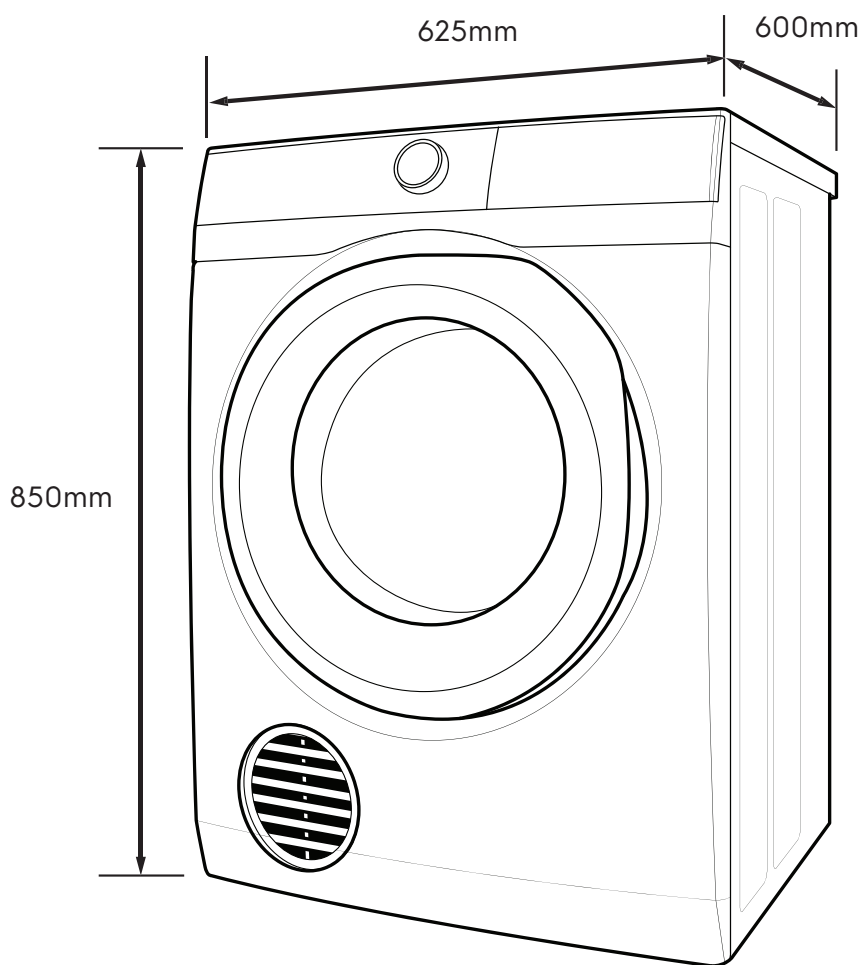

Dimension Guide

Vented Dryer

Model:
EDV804H3WC

Please note! Dimensions to be used as a guide only. All customers MUST refer to the user manual supplied with the product for detailed installation instructions.

© 2024 Electrolux S.E.A PTE. LTD. ELX_DIM_EDV804H3WC_ID_Jul24