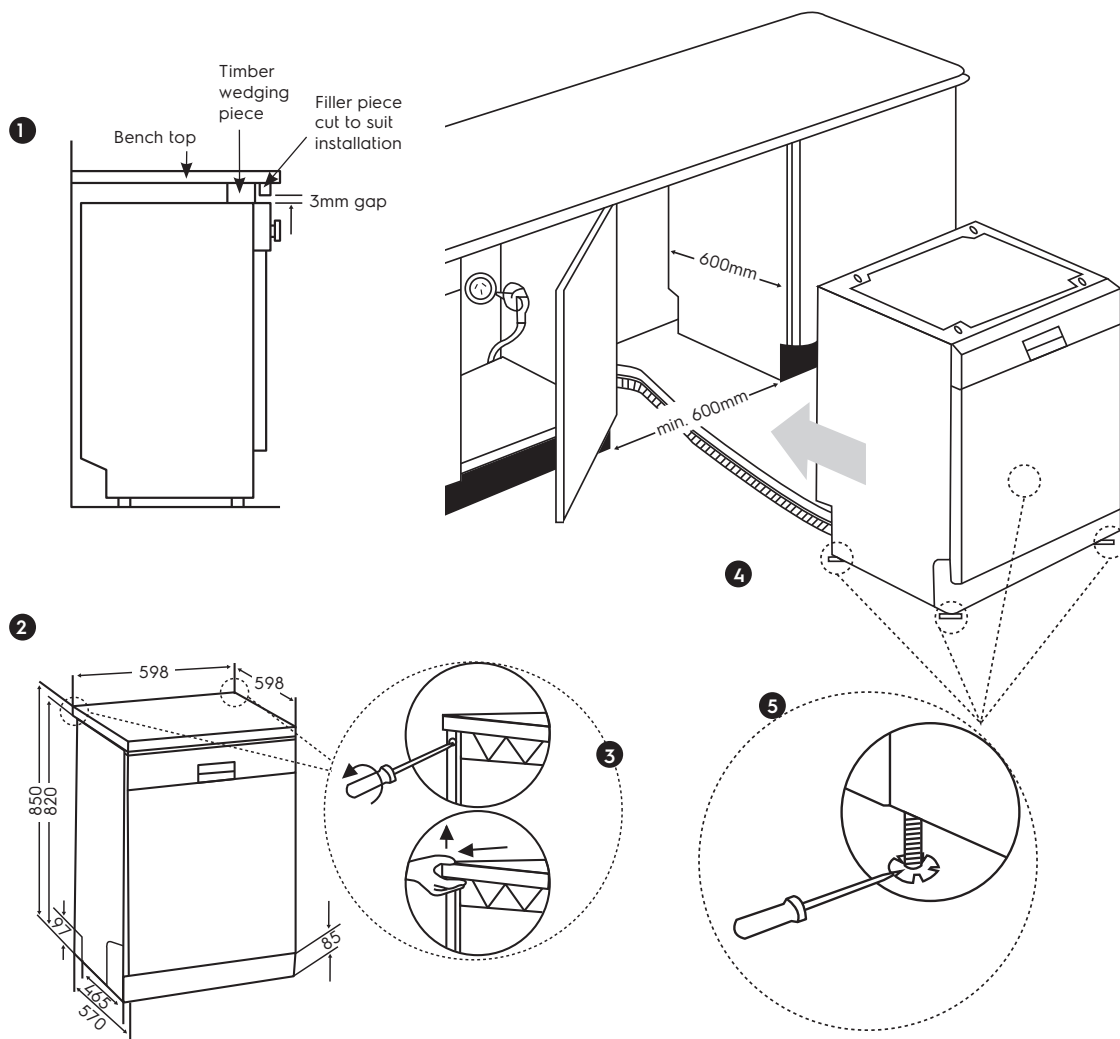

Dimension Guide

Freestanding dishwasher

Model:
EFFI360VSA

Dimensions

	width	height	depth
Product (mm)	598	850	598

Please note! Dimensions to be used as a guide only. All customers MUST refer to the user manual supplied with the product for detailed installation instructions.