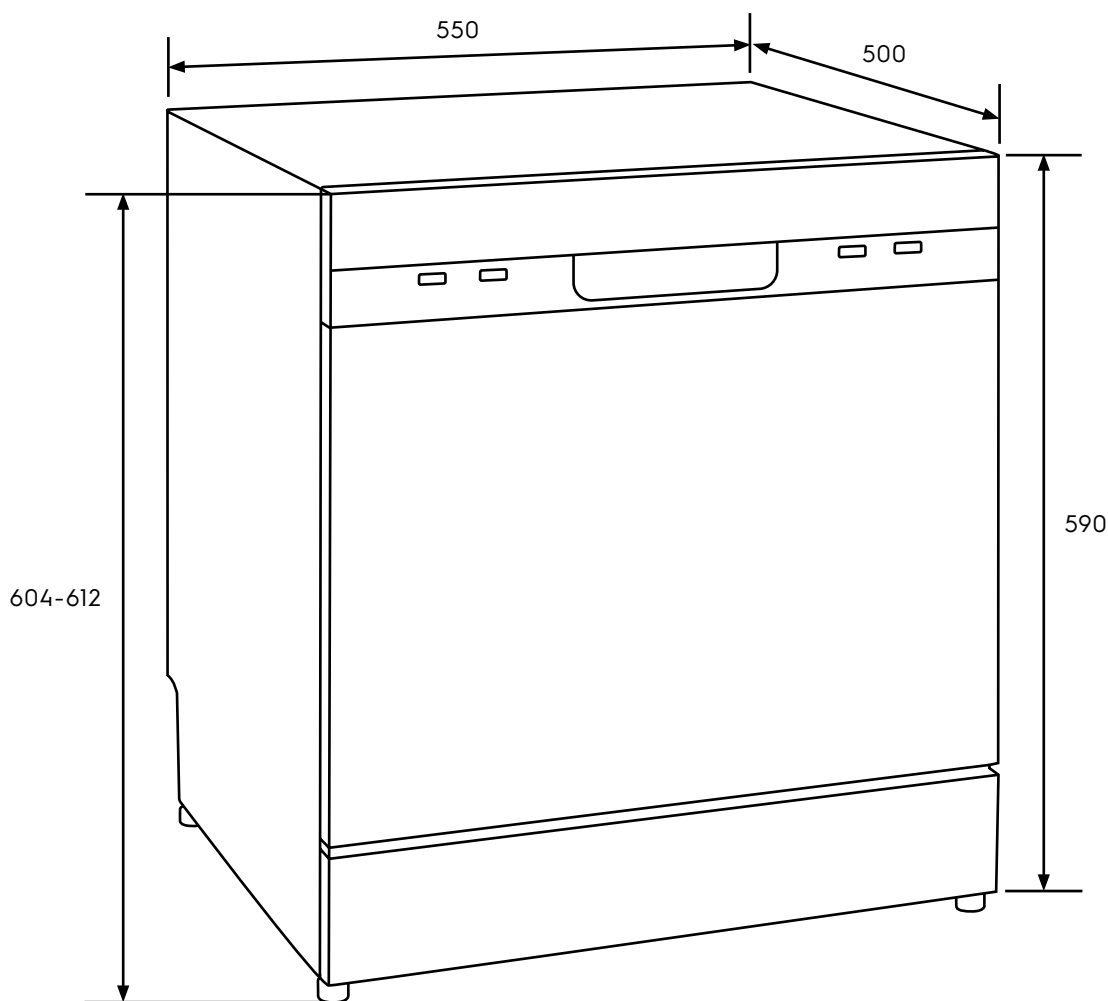

Dimension Guide

Compact Dishwasher

Model:
EFC3862MS

Dimensions				
	width	height without feet	height with feet	depth
Product (mm)	550	590	604-612	500

Please note! Dimensions to be used as a guide only. All customers MUST refer to the user manual supplied with the product for detailed installation instructions.