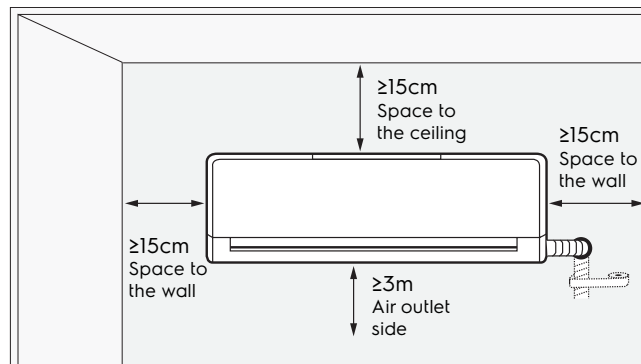

# Dimension Guide

## Air conditioner

**Model:**  
ESM093C1NA

Dimensions			
	width	height	depth
Product (mm)	698	250	185

**Please note!** Dimensions to be used as a guide only. All customers MUST refer to the user manual supplied with the product for detailed installation instructions.