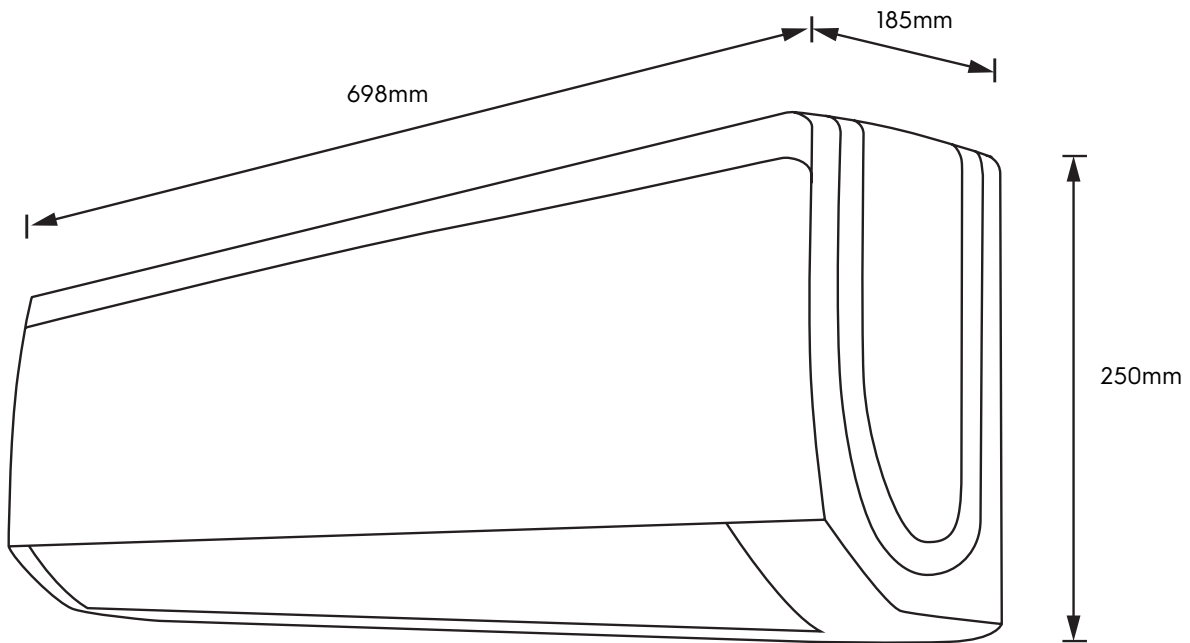

# Dimension Guide

## Air conditioner

**Model:**  
ESM093C1NA

Dimensions			
	width	height	depth
Product (mm)	698	250	185

**Please note!** Dimensions to be used as a guide only. All customers MUST refer to the user manual supplied with the product for detailed installation instructions.